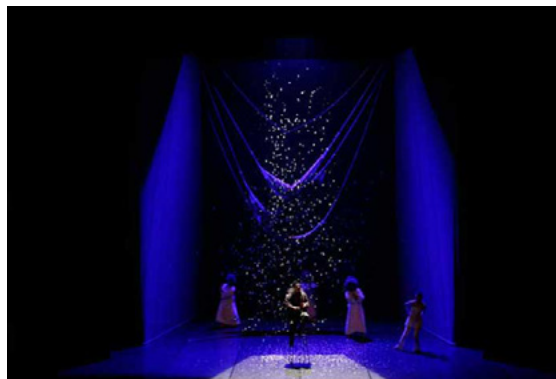

# BELLA E BESTIA

Kismet Opera Teatro | Bari  
2001

OPENLAB COMPANY

Directed by: Teresa Ludovico | Design: Luca Ruzza | With: Teatro Comunale Rossini, Setagaya Public Theatre, Gunma International Association